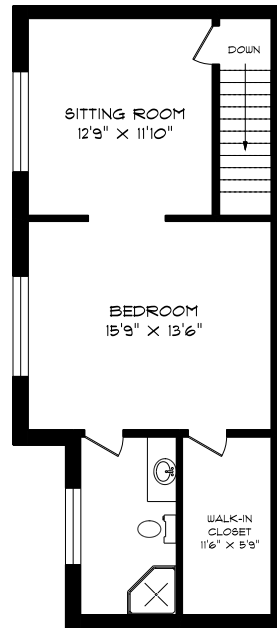

# 5 AWESOME AGAIN LANE

SECOND FLOOR  
671 SQUARE FEET

PHONE 905-271-7010  
FAX 905-271-4468  
PLANS@PLANITMEASURING.COM

MEASURED ON APRIL 11, 2014  
ROOM SIZES SHOULD BE CONSIDERED APPROXIMATE  
SINCE MEASUREMENTS ARE SUBJECT TO CERTIFICATION.

© 2014 PLANIT MEASURING